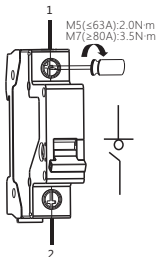

3

TH35-7.5 DIN Rail

4

In (A)	S(Cu) mm ²
32	6
63	16
80	25
100	35
125	50

Zhejiang Chint Electric Co., Ltd.

NH2-125

Add: No.1, CHINT Road, CHINT Industrial Zone, North Baixiang,
Yueqing, Zhejiang 325603, P.R.China