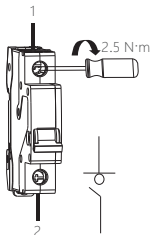

3

TH35-7.5 DIN Rail

4

In (A)	S(Cu) mm ²
32	6
40	10
63	16
80	25
100	35
125	50

Zhejiang Chint Electrics Co., Ltd.

NH4-125

Add: No.1, CHINT Road, CHINT Industrial Zone, North Baixiang,
Yueqing, Zhejiang 325603, P.R.China